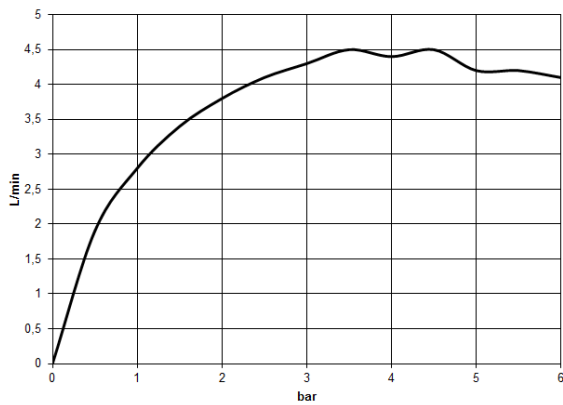

Flow rate chart

Codes & Standards

ASME
A112.18.1/CSA
B125.1

California Energy
Commission
(CEC)

NSF/ANSI 372

NSF/ANSI/CAN
61

Water Sense