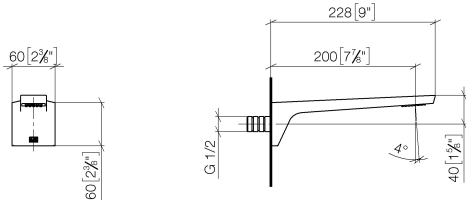

CL.1 Wall-mounted basin spout without pop-up waste - Champagne (22kt Gold)

CL.1

13 800 705

- 200mm projection
- fixed spout
- rectangular spray pattern with 40 individual jets
- hole diameter 37 mm
- lead-free
- 1/2" connection
- plug-link mounting
- max. flow 4.5 l/min
- This product can help a building meet the requirements of Green Building Rating Systems, e.g. LEED®, BREEAM®, DGNB

mm [inches]

Flow rate chart

Codes & Standards

ASME
A112.18.1/CSA
B125.1

California Energy
Commission
(CEC)

NSF/ANSI 372

NSF/ANSI/CAN
61

Water Sense