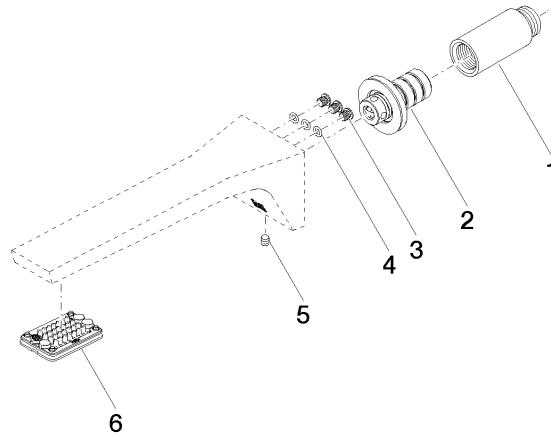

CL.1 Wall-mounted basin spout without pop-up waste - Champagne (22kt Gold)

CL.1

13 800 705

Certificates

IAPMO_N-4976. IAPMO_8834 (1). IAPMO_6397.

13 800 705

Parts for other finishes can be found here: [Chrome](#)

Spare parts list

No.	Item Number	Name	Quantity used	Delivery time
1	09 24 03 081 10 90	extension	1	2
2	90 24 03 108 01 90	nipple set	1	2
3	09 30 30 113 20 90	screw	3	2
4	09 14 10 001 90	seal	3	2
5	90 31 11 004 00 90	pin	1	2
6	90 11 02 297 00 90	aerator	1	2